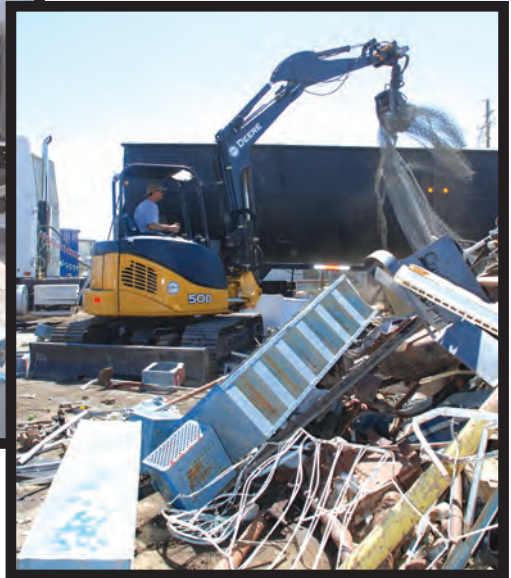

J & D Recycling and Coastline Equipment

(Above) J&D Recycling's John Deere 325 skid steer pushes the scrap material into piles for easier pick-up. (Above Right) The JD 50D ZTS compact excavator processing a load of scrap.

Dean Rowden, J & D Recycling is very pleased with the efficiency and cohesiveness of his equipment. "When we used larger and heavier equipment, we had to do so much by hand. Now we have attachments for our skid steer and the new excavator so that we can dump the material into the baler without handling, said Dean."

Adds Dean: "The 325 skid steer has a grapple, which enables material to be moved more quickly. The John Deere 50D ZTS Mini Excavator has a 20-foot reach, Dean says, and is equipped with both a grapple and a turntable, which allows them to sort the material and feed the baler with the machine. This has saved us an enormous amount of time and money".